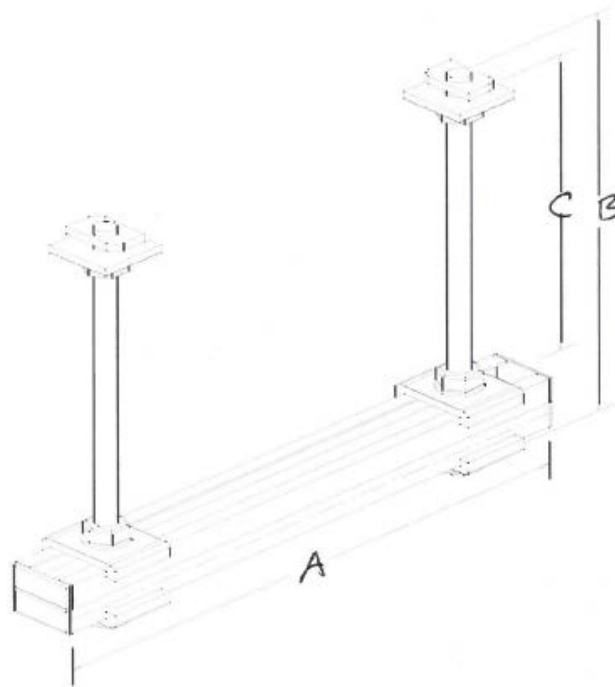

SWF Part # TR-BB-24

Dimensions:

A-24"

B-13 1/2"

C-10"

Includes:

Qty. 1 B1202-24" Strut

Qty. 2 3/8-16 x 24" All Thread Rod (37C24STUY)

Qty. 6 3/8-16 Hex Nuts (37CNFHY)

Qty. 6 3/8 SAE Flat Washers (37NWSAY)

Qty. 2 3/8-16 Strut Nuts (P3013Gold)

Qty. 4 3/8 Saddle Washers (AB288-3/8)

Qty. 2 3/8 Strut Washers (P1063Gold)

Qty. 4 Shallow Strut End Caps (B825-52)